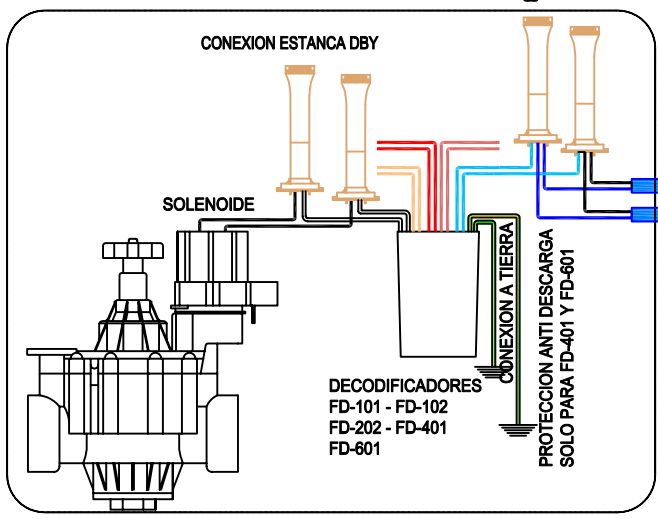

ALIMENTACION ELECTRICA
230V

SENSOR DE LLUVIA RSD-BEx

COBRE RIGIDO 10 MM²
RESISTENCIA < 5 OHMS

DECODER CABLE 2 X 2.5MM²

DECODER CABLE 2 X 2.5MM²

DECODER CABLE 2 X 2.5MM²

DISTANCIA MAX: 3 KM EN LINEA
12 KM EN ANILLO

ARQUETA

ALIMENTACION ELECTRICA BOMBA

RELE DE BOMBA

MOTOR DE BOMBA

ALIMENTACION ELECTRICA 230V AC

ARQUETA

ARQUETA

DECODIFICADOR SENSOR O PULSOS : SD-210

DECODER CABLE 2 X 2.5MM²

DECODER CABLE 2 X 2.5MM²

DECODER CABLE 2 X 2.5MM²

DISTANCIA MAX: 3 KM EN LINEA
12 KM EN ANILLO

This document was created with Win2PDF available at <http://www.win2pdf.com>.
The unregistered version of Win2PDF is for evaluation or non-commercial use only.
This page will not be added after purchasing Win2PDF.