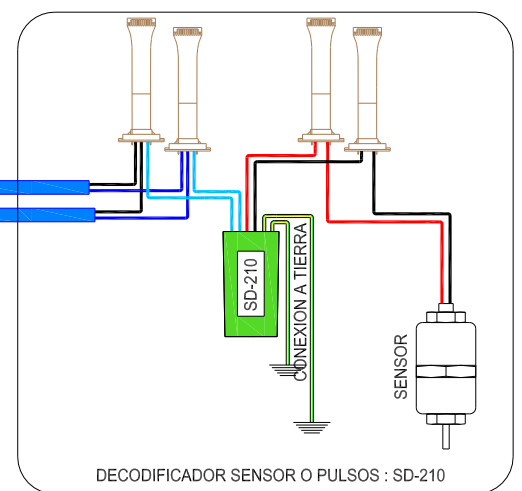

ALIMENTACION ELECTRICA
230V

SENSOR DE LLUVIA RSD-BEx

COBRE RIGIDO 10 MM²
RESISTENCIA < 5 OHMS

DECODER CABLE 2 X 2.5MM²

DECODER CABLE 2 X 2.5MM²

DECODER CABLE 2 X 2.5MM²

DISTANCIA MAX: 3 KM EN LINEA
12 KM EN ANILLO

ARQUETA

ALIMENTACION ELECTRICA BOMBA

RELE DE BOMBA

MOTOR DE BOMBA

ALIMENTACION ELECTRICA 230V AC

ARQUETA

ARQUETA

DECODIFICADOR SENSOR O PULSOS : SD-210

DECODER CABLE 2 X 2.5MM²

DECODER CABLE 2 X 2.5MM²

DECODER CABLE 2 X 2.5MM²

DISTANCIA MAX: 3 KM EN LINEA
12 KM EN ANILLO

This document was created with Win2PDF available at <http://www.win2pdf.com>.
The unregistered version of Win2PDF is for evaluation or non-commercial use only.
This page will not be added after purchasing Win2PDF.