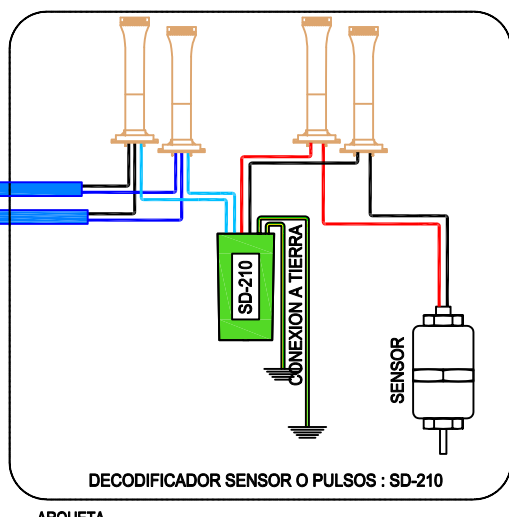

ALIMENTACION ELECTRICA
230V

SENSOR DE LLUVIA RSD-BEx

COBRE RIGIDO 10 MM²
RESISTENCIA < 5 OHMS

DECODER CABLE 2 X 2.5MM²

DECODER CABLE 2 X 2.5MM²

DECODER CABLE 2 X 2.5MM²

DISTANCIA MAX: 3 KM EN LINEA
12 KM EN ANILLO

ARQUETA

ALIMENTACION ELECTRICA BOMBA

RELE DE BOMBA

MOTOR DE BOMBA

ALIMENTACION ELECTRICA 230V AC

ARQUETA

ARQUETA

DECODIFICADOR SENSOR O PULSOS : SD-210

DECODER CABLE 2 X 2.5MM²

DECODER CABLE 2 X 2.5MM²

DECODER CABLE 2 X 2.5MM²

DISTANCIA MAX: 3 KM EN LINEA
12 KM EN ANILLO

This document was created with Win2PDF available at <http://www.win2pdf.com>.
The unregistered version of Win2PDF is for evaluation or non-commercial use only.
This page will not be added after purchasing Win2PDF.