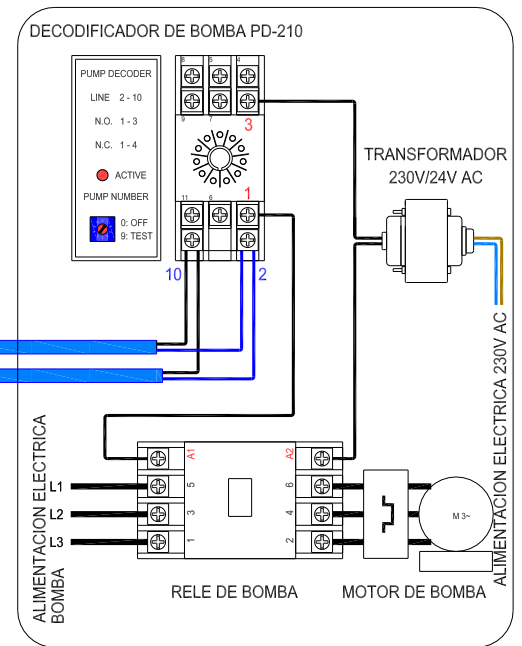

ALIMENTACION ELECTRICA
230V

SENSOR DE LLUVIA RSD-BEx

COBRE RIGIDO 10 MM²
RESISTENCIA < 5 OHMS

DECODER CABLE 2 X 2.5MM²

DECODER CABLE 2 X 2.5MM²

DECODER CABLE 2 X 2.5MM²

DISTANCIA MAX: 3 KM EN LINEA
12 KM EN ANILLO

ARQUETA

ALIMENTACION ELECTRICA BOMBA

RELE DE BOMBA

MOTOR DE BOMBA

ALIMENTACION ELECTRICA 230V AC

ARQUETA

ARQUETA

DECODIFICADOR SENSOR O PULSOS : SD-210

DECODER CABLE 2 X 2.5MM²

DECODER CABLE 2 X 2.5MM²

DECODER CABLE 2 X 2.5MM²

DISTANCIA MAX: 3 KM EN LINEA
12 KM EN ANILLO

This document was created with Win2PDF available at <http://www.win2pdf.com>.
The unregistered version of Win2PDF is for evaluation or non-commercial use only.
This page will not be added after purchasing Win2PDF.