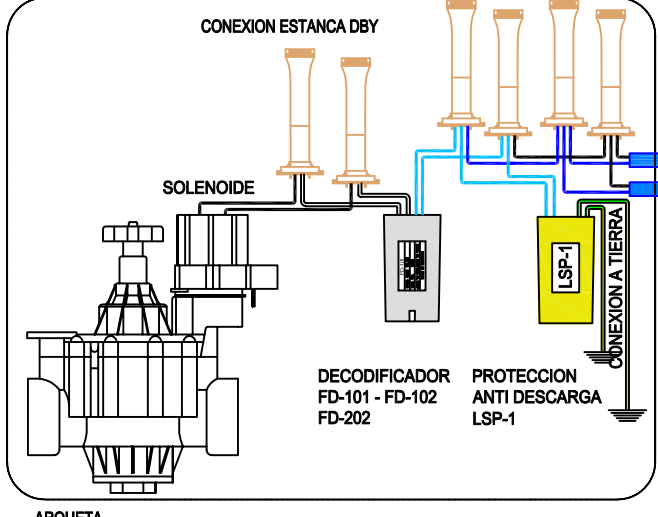

ALIMENTACION ELECTRICA
230V

SENSOR DE LLUVIA RSD-BEx

COBRE RIGIDO 10 MM²
RESISTENCIA < 5 OHMS

DECODER CABLE 2 X 2.5MM²

DECODER CABLE 2 X 2.5MM²

DECODER CABLE 2 X 2.5MM²

DISTANCIA MAX: 3 KM EN LINEA
12 KM EN ANILLO

ARQUETA

ALIMENTACION ELECTRICA BOMBA

RELE DE BOMBA

MOTOR DE BOMBA

ALIMENTACION ELECTRICA 230V AC

ARQUETA

ARQUETA

DECODIFICADOR SENSOR O PULSOS : SD-210

DECODER CABLE 2 X 2.5MM²

DECODER CABLE 2 X 2.5MM²

DECODER CABLE 2 X 2.5MM²

DISTANCIA MAX: 3 KM EN LINEA
12 KM EN ANILLO

This document was created with Win2PDF available at <http://www.win2pdf.com>.
The unregistered version of Win2PDF is for evaluation or non-commercial use only.
This page will not be added after purchasing Win2PDF.