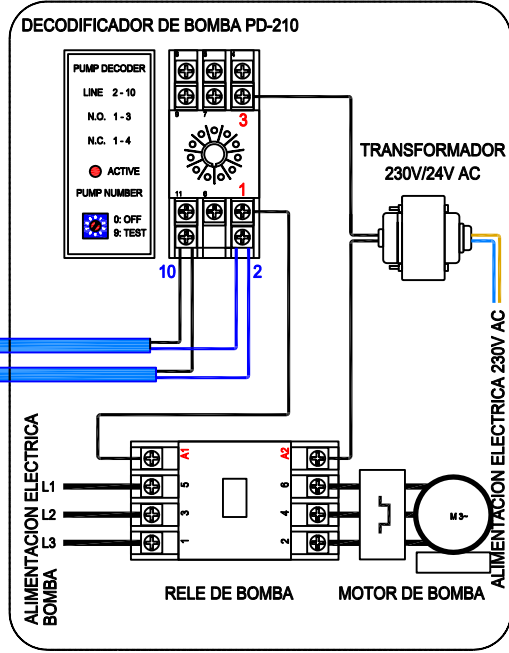

ALIMENTACION ELECTRICA
230V

SENSOR DE LLUVIA RSD-BEx

COBRE RIGIDO 10 MM²
RESISTENCIA < 5 OHMS

DECODER CABLE 2 X 2.5MM²

DECODER CABLE 2 X 2.5MM²

DECODER CABLE 2 X 2.5MM²

DISTANCIA MAX: 3 KM EN LINEA
12 KM EN ANILLO

ARQUETA

ALIMENTACION ELECTRICA BOMBA

RELE DE BOMBA

MOTOR DE BOMBA

ALIMENTACION ELECTRICA 230V AC

ARQUETA

ARQUETA

DECODIFICADOR SENSOR O PULSOS : SD-210

DECODER CABLE 2 X 2.5MM²

DECODER CABLE 2 X 2.5MM²

DECODER CABLE 2 X 2.5MM²

DISTANCIA MAX: 3 KM EN LINEA
12 KM EN ANILLO

This document was created with Win2PDF available at <http://www.win2pdf.com>.
The unregistered version of Win2PDF is for evaluation or non-commercial use only.
This page will not be added after purchasing Win2PDF.