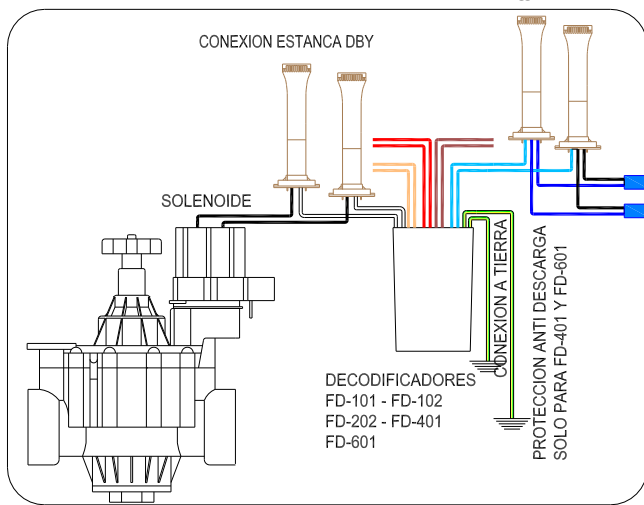

ALIMENTACION ELECTRICA
230V

SENSOR DE LLUVIA RSD-BEx

COBRE RIGIDO 10 MM²
RESISTENCIA < 5 OHMS

DECODER CABLE 2 X 2.5MM²

DECODER CABLE 2 X 2.5MM²

DECODER CABLE 2 X 2.5MM²

DISTANCIA MAX: 3 KM EN LINEA
12 KM EN ANILLO

ARQUETA

ALIMENTACION ELECTRICA BOMBA

RELE DE BOMBA

MOTOR DE BOMBA

ALIMENTACION ELECTRICA 230V AC

ARQUETA

ARQUETA

DECODIFICADOR SENSOR O PULSOS : SD-210

DECODER CABLE 2 X 2.5MM²

DECODER CABLE 2 X 2.5MM²

DECODER CABLE 2 X 2.5MM²

DISTANCIA MAX: 3 KM EN LINEA
12 KM EN ANILLO

This document was created with Win2PDF available at <http://www.win2pdf.com>.
The unregistered version of Win2PDF is for evaluation or non-commercial use only.
This page will not be added after purchasing Win2PDF.