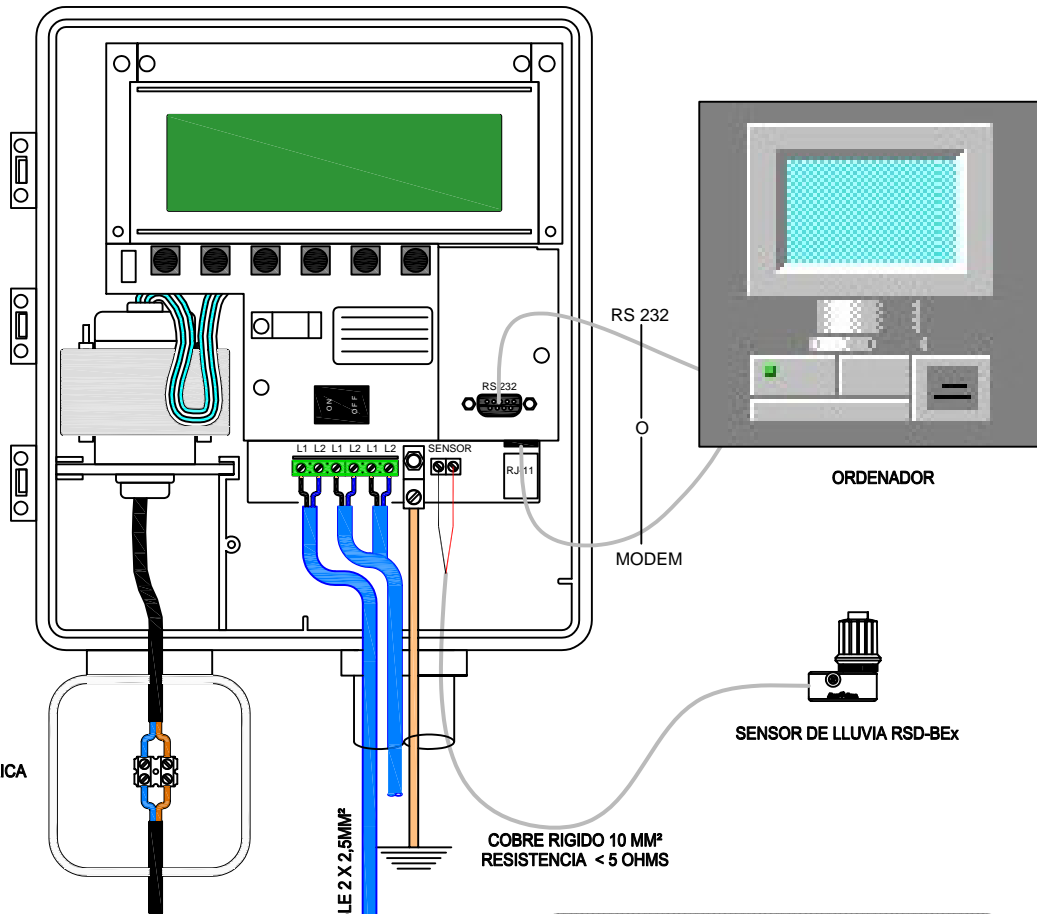

ALIMENTACION ELECTRICA
230V

SENSOR DE LLUVIA RSD-BEx

COBRE RIGIDO 10 MM²
RESISTENCIA < 5 OHMS

DECODER CABLE 2 X 2.5MM²

DECODER CABLE 2 X 2.5MM²

DECODER CABLE 2 X 2.5MM²

DISTANCIA MAX: 3 KM EN LINEA
12 KM EN ANILLO

ARQUETA

ALIMENTACION ELECTRICA BOMBA

RELE DE BOMBA

MOTOR DE BOMBA

ALIMENTACION ELECTRICA 230V AC

ARQUETA

ARQUETA

DECODIFICADOR SENSOR O PULSOS : SD-210

DECODER CABLE 2 X 2.5MM²

DECODER CABLE 2 X 2.5MM²

DECODER CABLE 2 X 2.5MM²

DISTANCIA MAX: 3 KM EN LINEA
12 KM EN ANILLO

This document was created with Win2PDF available at <http://www.win2pdf.com>.
The unregistered version of Win2PDF is for evaluation or non-commercial use only.
This page will not be added after purchasing Win2PDF.