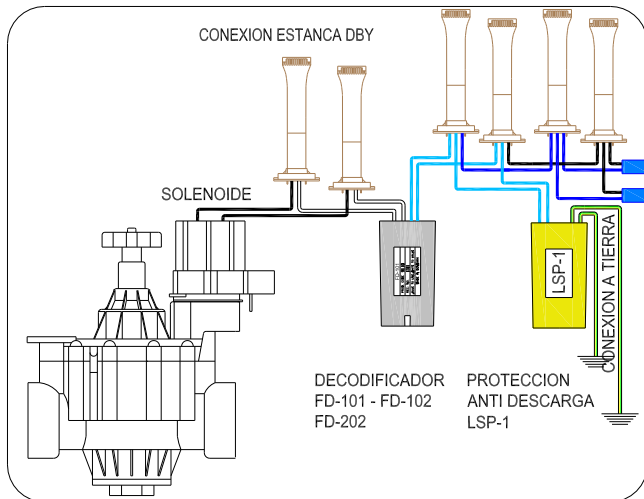

ALIMENTACION ELECTRICA
230V

SENSOR DE LLUVIA RSD-BEx

COBRE RIGIDO 10 MM²
RESISTENCIA < 5 OHMS

DECODER CABLE 2 X 2.5MM²

DECODER CABLE 2 X 2.5MM²

DECODER CABLE 2 X 2.5MM²

DISTANCIA MAX: 3 KM EN LINEA
12 KM EN ANILLO

ARQUETA

ALIMENTACION ELECTRICA BOMBA

RELE DE BOMBA

MOTOR DE BOMBA

ALIMENTACION ELECTRICA 230V AC

ARQUETA

ARQUETA

DECODIFICADOR SENSOR O PULSOS : SD-210

DECODER CABLE 2 X 2.5MM²

DECODER CABLE 2 X 2.5MM²

DECODER CABLE 2 X 2.5MM²

DISTANCIA MAX: 3 KM EN LINEA
12 KM EN ANILLO

This document was created with Win2PDF available at <http://www.win2pdf.com>.
The unregistered version of Win2PDF is for evaluation or non-commercial use only.
This page will not be added after purchasing Win2PDF.